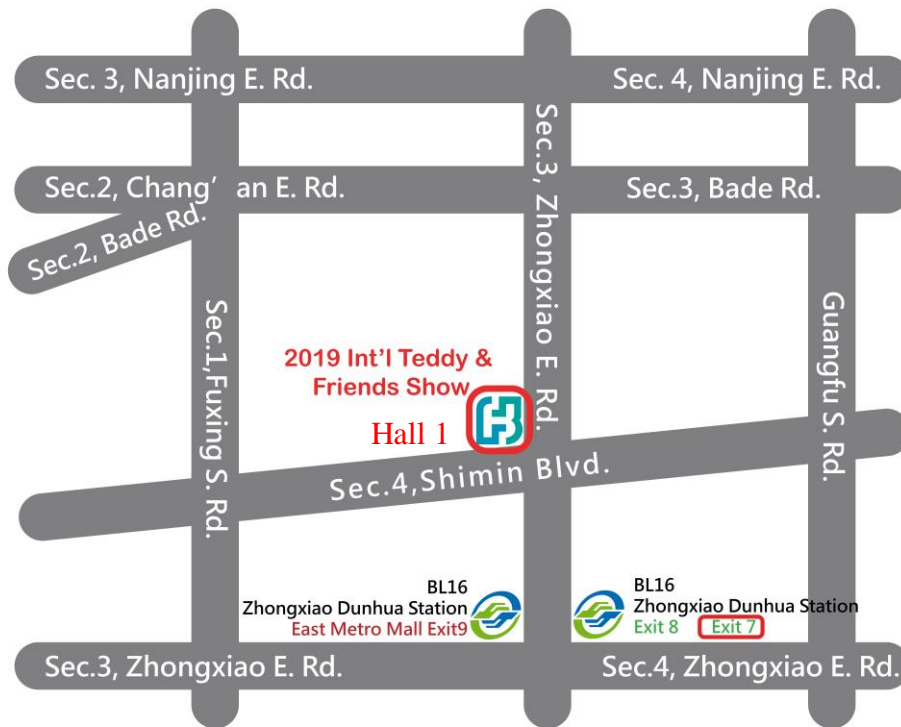

【添付2】

國際泰迪與友達展@台北 - 交通情報

Venue

Fubon International Conference Center (B2)

Address

B2, No.108, Sec. 1, Dunhua S. Rd., Songshan Dist., Taipei City 105, Taiwan

By MRT

Blue Line “BL16 Zhongxiao Dunhua Station” Exit 7(If you have big luggage, you might take this exit with escalators.) Go straight to Dunhua South Rd. and turn right by walking around 8 min.

Taipei Metro Route

<https://english.metro.taipei/cp.aspx?n=1BE0AF76C79F9A38&s=7947BFBC4B622A7D>